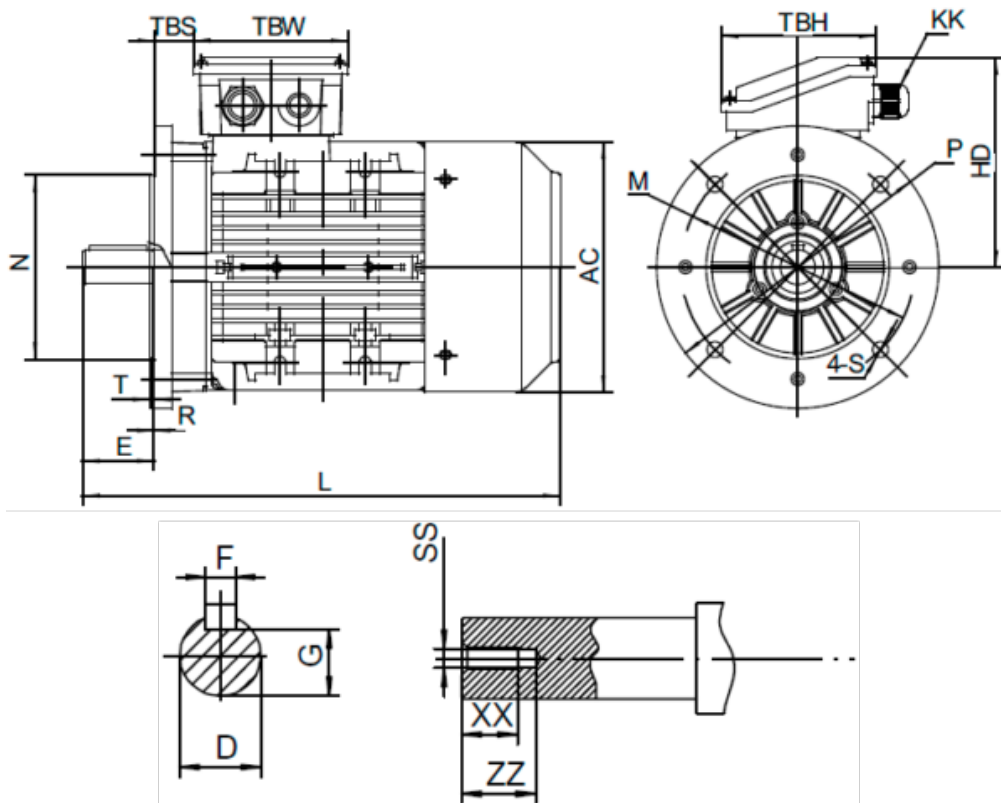

Data Sheet

Article number: 2516000752140140

Description: Kleedrive T2A 713-2 0.75kw 2800 rpm UL/CSA
3x230/400V 50HZ IP55 B5 Eff=77.4.%

Measures

AA = 140	L = 245	TBH = 98
AC = Ø138	M = Ø130	TBS = 16
AD = 186	N = Ø110	TBW = 98
D = Ø14	P = Ø160	XX = 12
E = 30	R = 0	ZZ = 17
F = 5	S = Ø10	
G = 11	SS = M5	
HD = 115	T = 3.5	